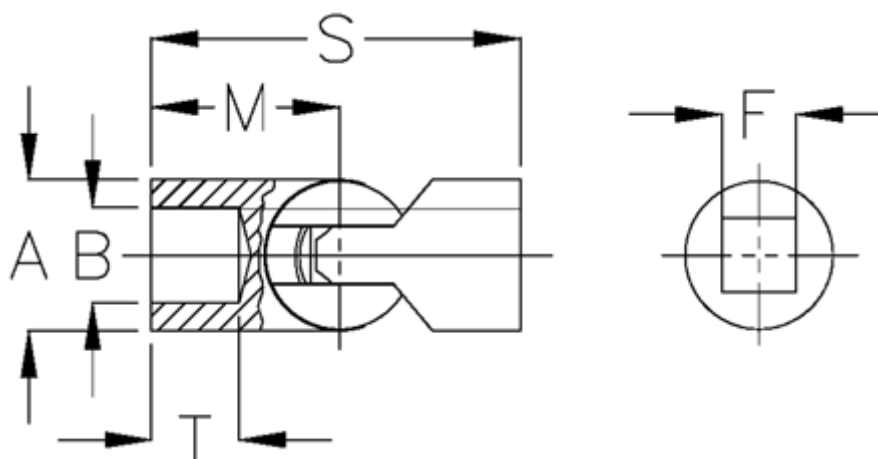

Data Sheet

Article number: 07845404

Description: Ball joint, single 0.845.404
0.845.404

Measures

A	= 45
F	= 22
M	= 55.0
Max torque (Nm)	= 200
s	= 110
T	= 26